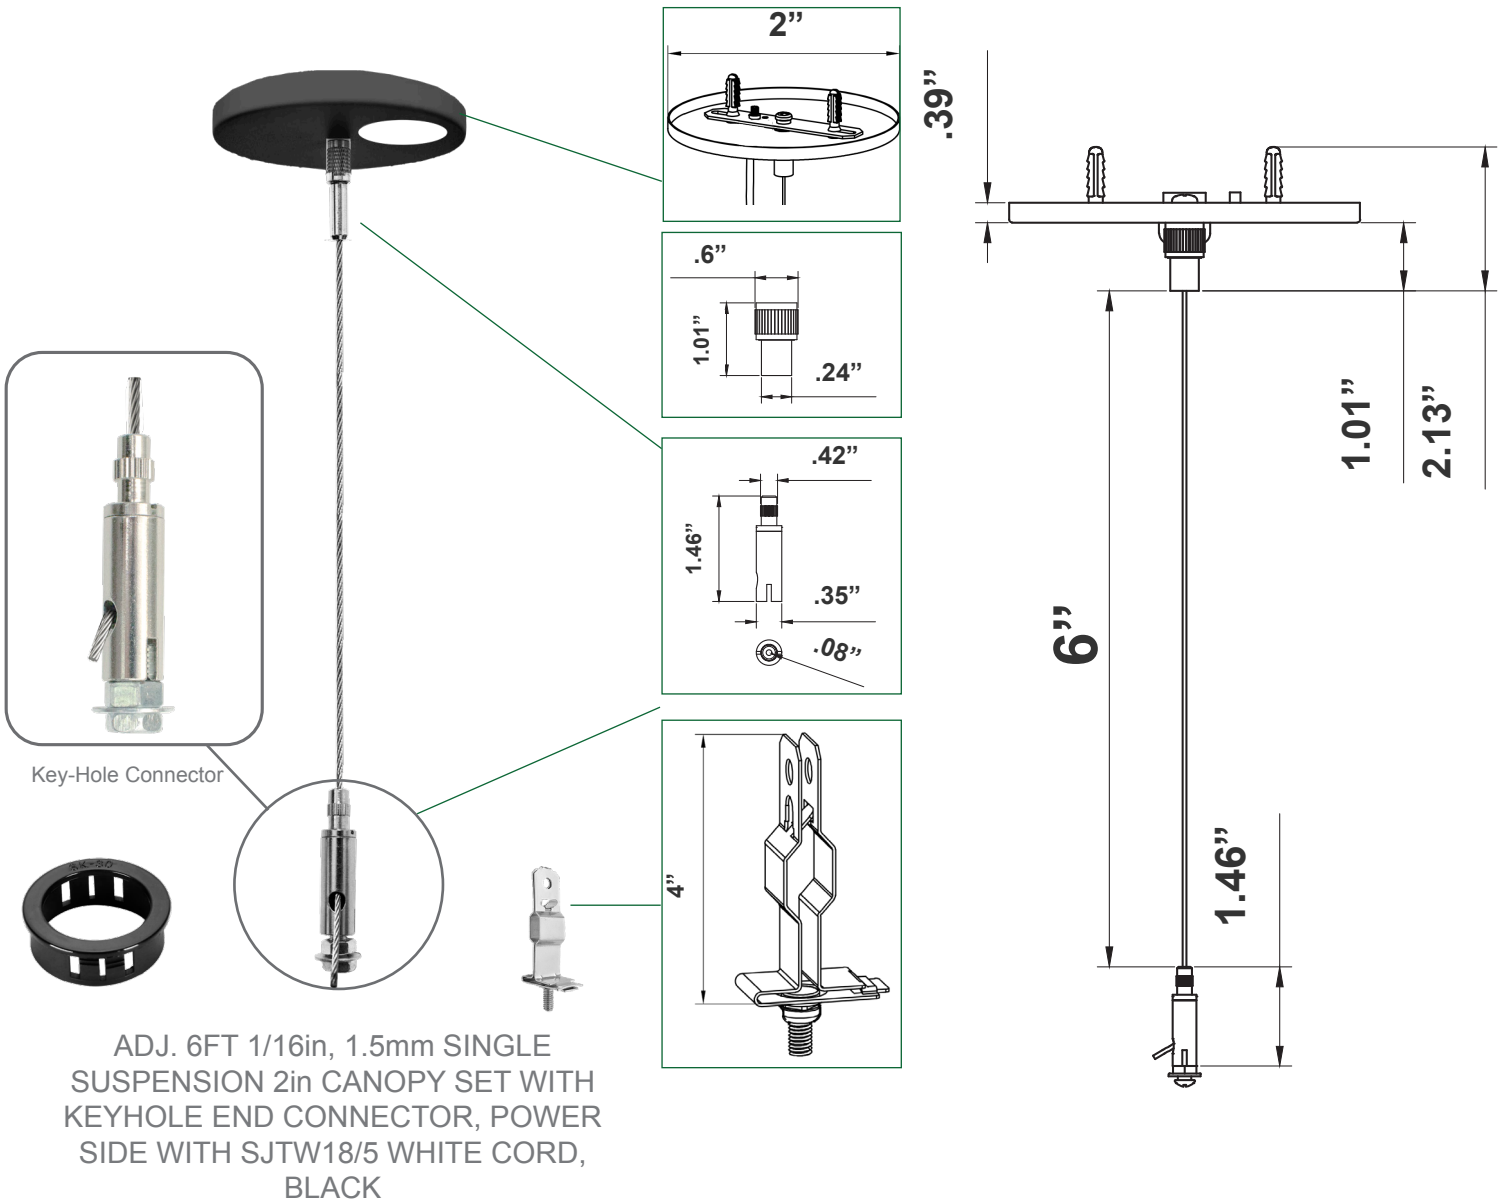

SCL SERIES

SCL-CS1MP-6FT-BK

WESTGATE
THE FUTURE IS HERE...AND IT'S QUITE BRIGHT!

Customer Name: _____

Project Name: _____

Note: _____

Type: _____

Mechanical:

- Adjustable Steel Aircraft Cable, 6FT Long Max.
- 1/16 Dia. Aircraft Cable
- Zinc-Plated Steel Connectors
- Steel Canopy, Black Powder Coated
- Max Load: 70 Lbs.
- Fits on T-Bar Ceilings
- Steel T-bar Clip Included

WESTGATE

Phone: (877) 805-2252 | Fax: (877) 805-2252
www.westgatemfg.com